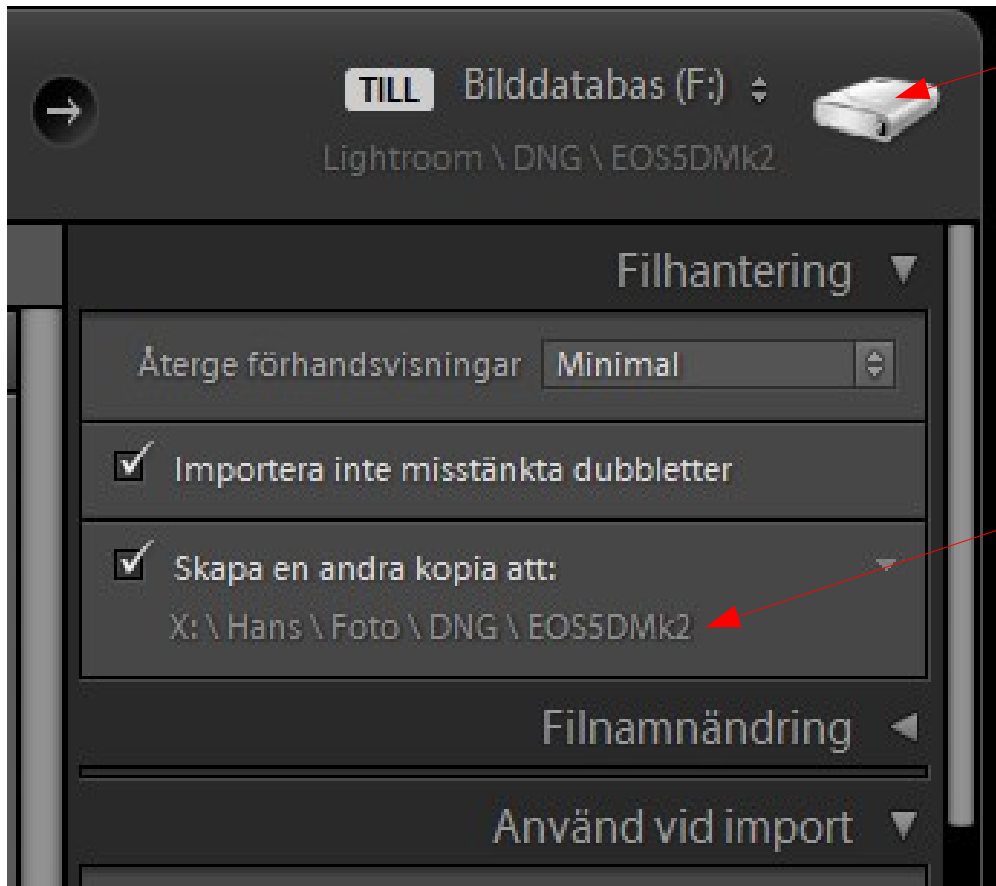

Till

Bildfilerna skrivs ner på Disk F:/ konverterade till DNG. En underkatalog per fotograferingsdag.

Bildfilerna kopieras till Disk X:/ i RAW-format. En underkatalog per fotograferingsdag.